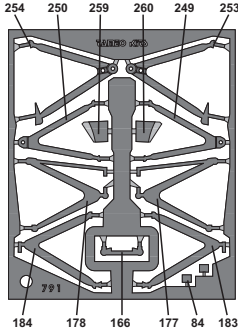

FOTOINCISIONI - PHOTOETCHEDS

COLOUR CONVERSION

WHITE
TAMIYA TS26

SILVER
TAMIYA X11

SEMI GLOSS BLACK
TAMIYA X18

GUN METAL
TAMIYA XF10

MATT BLACK
XF1

METALLIC RED
TAMIYA TS18

CLEAR RED
TAMIYA X-27

CAMEL YELLOW
TAMIYA TS34