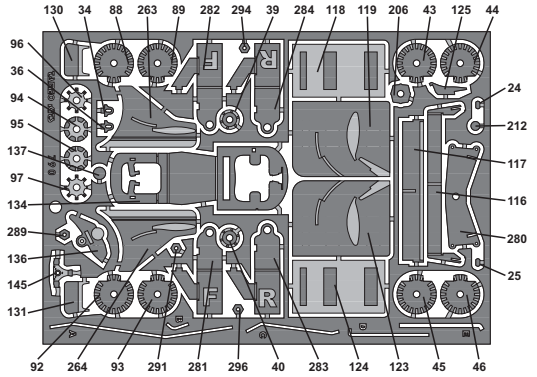

FOTOINCISIONI - PHOTOETCHEDS

COLOUR CONVERSION

WHITE
TAMIYA TS26

SILVER
TAMIYA X11

SEMI GLOSS BLACK
TAMIYA X18

GUN METAL
TAMIYA XF10

MATT BLACK
XF1

METALLIC RED
TAMIYA TS18

CLEAR RED
TAMIYA X-27

CAMEL YELLOW
TAMIYA TS34