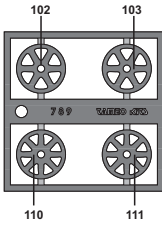

FOTOINCISIONI - PHOTOETCHEDS

COLOUR CONVERSION

WHITE
TAMIYA TS26

SILVER
TAMIYA X11

SEMI GLOSS BLACK
TAMIYA X18

GUN METAL
TAMIYA XF10

MATT BLACK
XF1

METALLIC RED
TAMIYA TS18

CLEAR RED
TAMIYA X-27

CAMEL YELLOW
TAMIYA TS34