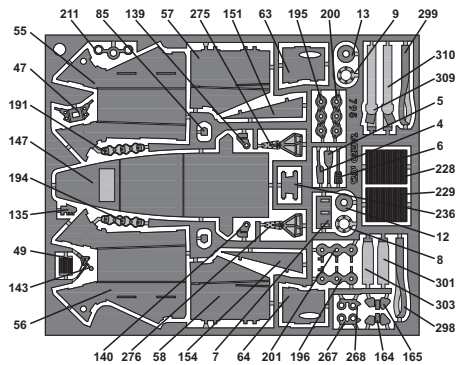

FOTOINCISIONI - PHOTOETCHEDS

COLOUR CONVERSION

WHITE
TAMIYA TS26

SILVER
TAMIYA X11

SEMI GLOSS BLACK
TAMIYA X18

GUN METAL
TAMIYA XF10

MATT BLACK
XF1

METALLIC RED
TAMIYA TS18

CLEAR RED
TAMIYA X-27

CAMEL YELLOW
TAMIYA TS34