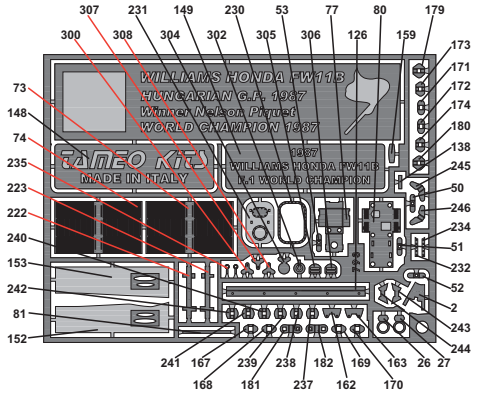

FOTOINCISIONI - PHOTOETCHEDS

COLOUR CONVERSION

WHITE
TAMIYA TS26

SILVER
TAMIYA X11

SEMI GLOSS BLACK
TAMIYA X18

GUN METAL
TAMIYA XF10

MATT BLACK
XF1

METALLIC RED
TAMIYA TS18

CLEAR RED
TAMIYA X-27

CAMEL YELLOW
TAMIYA TS34